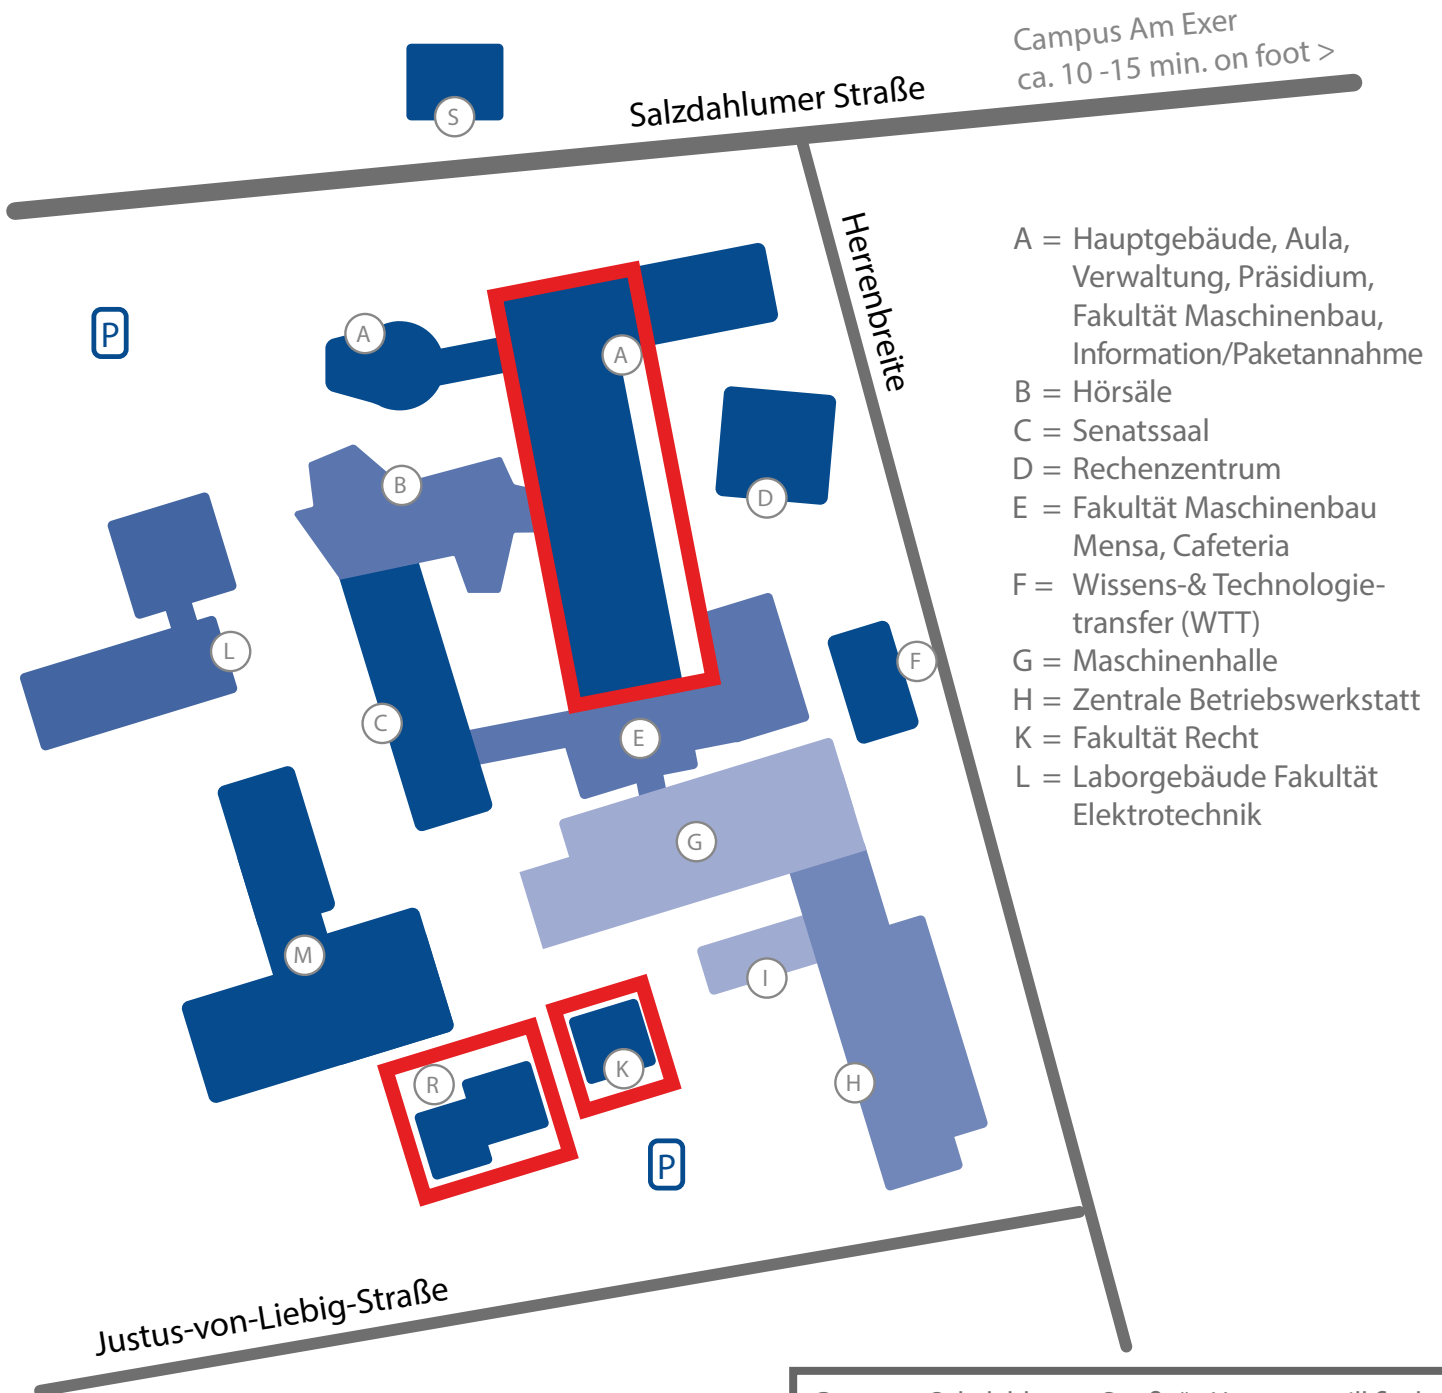

Map Campus Wolfenbüttel, Salzdahlumer Straße

- M = Fakultät Versorgungstechnik,
Laborgebäude Versorgungstechnik
- R = Fakultät Recht
- S = Dezernat 4 (Gebäudemanagement,
Arbeitssicherheit und Umweltschutz),
Schreibwerkstatt

Campus „Salzdahlumer Straße“ - Here you will find:

- Deanery (Dean's office, Dean of Studies' office, exam office) in building R (1st floor)
- room „Havanna“ in building R (1st floor)
- rooms RU01, RU02, RO01 and RO02 in building R (basement, ground floor)
- rooms A238-A246 in building A (2nd floor)
- rooms AU23, AU26 in building A (ground floor)
- rooms KU02-K111 in building K