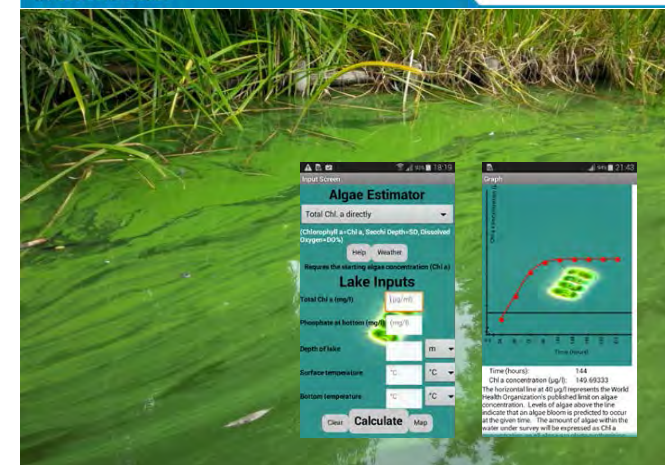

Wolfenbüttel

Salzgitter

Suderburg

Wolfsburg